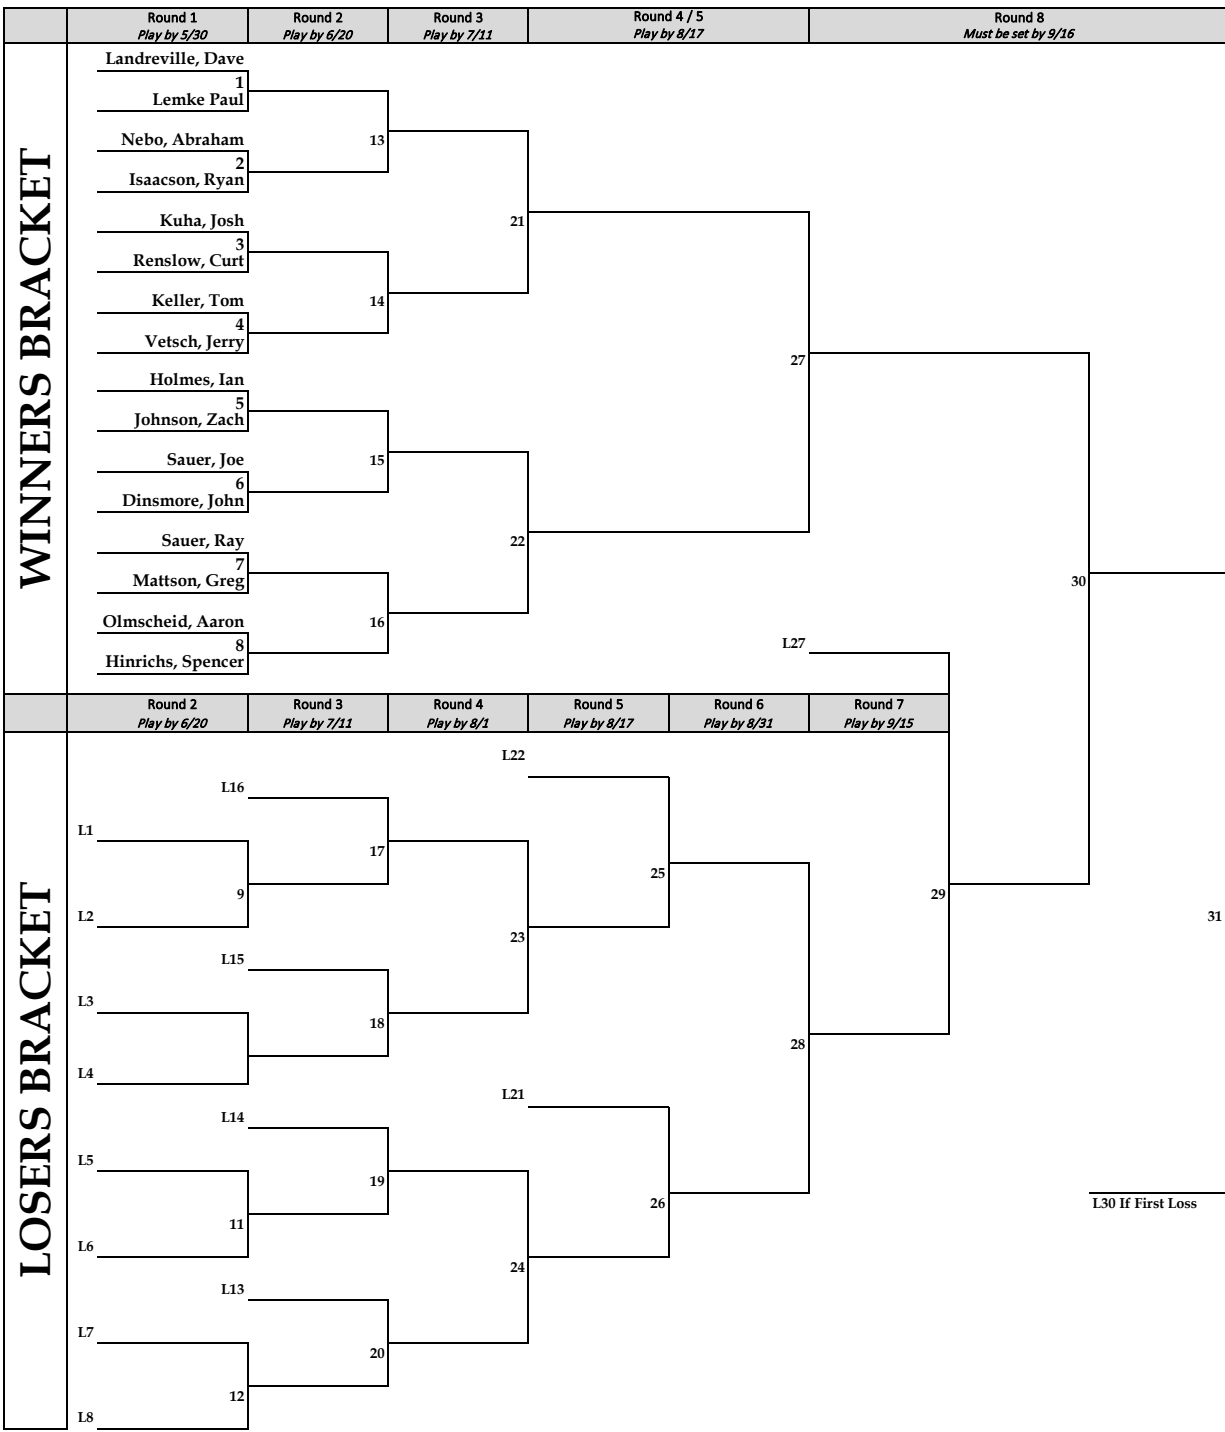

INDIVIDUAL MATCH PLAY - FLIGHT 1

L30 If First Loss