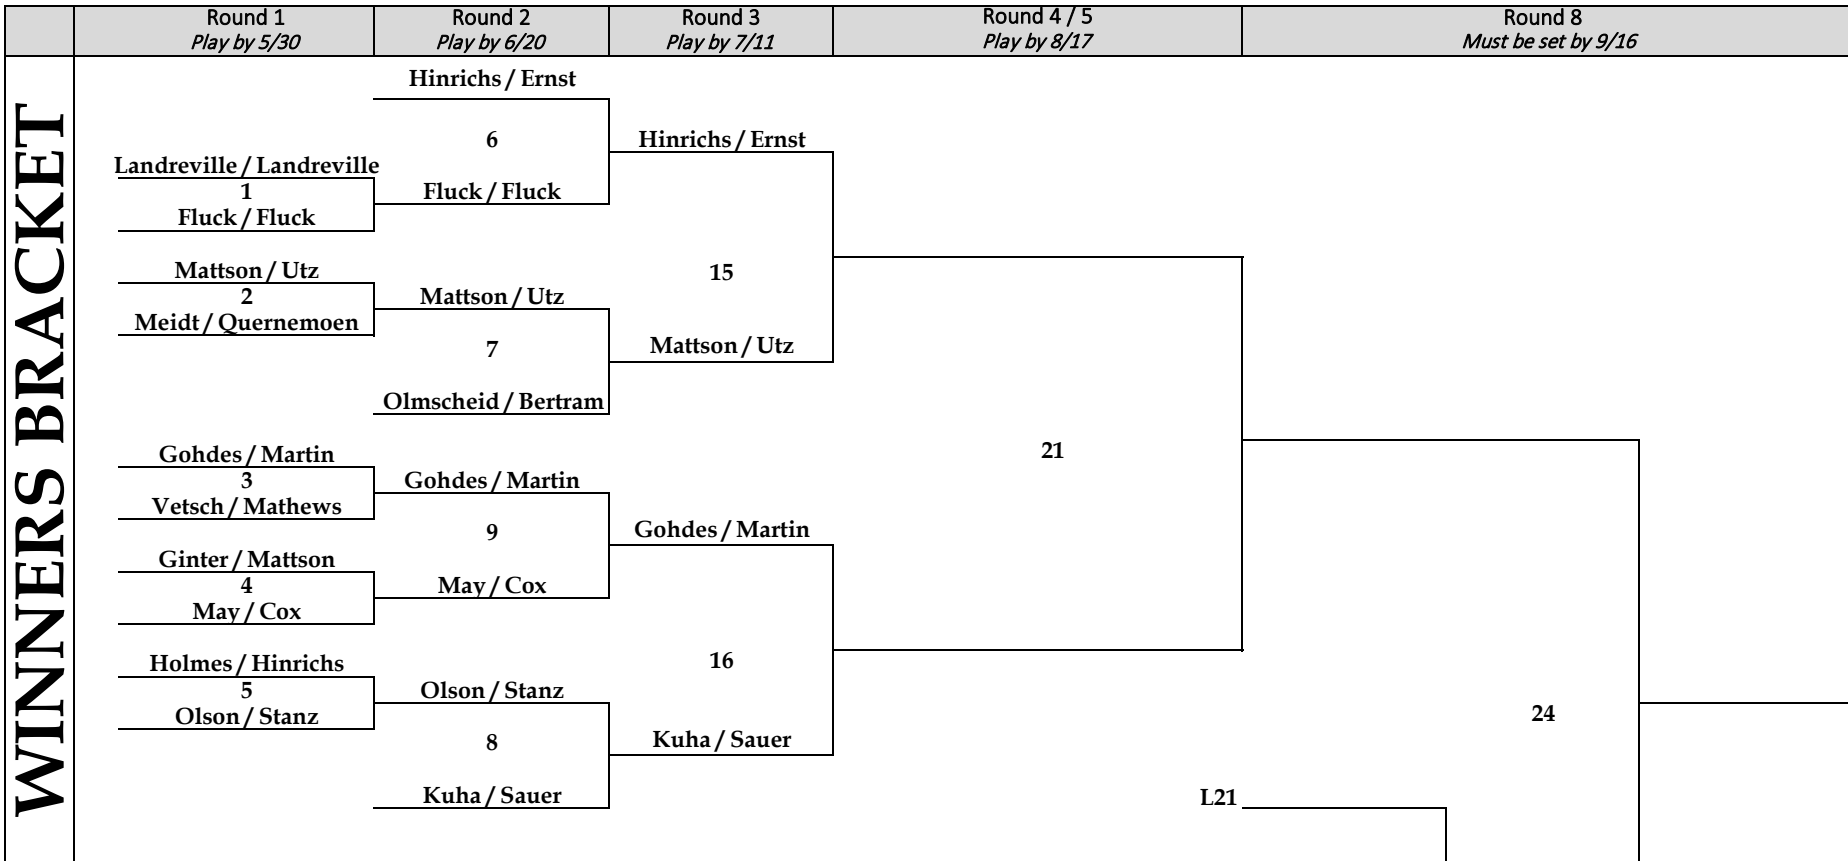

CLASSIC MATCH PLAY - FLIGHT 1

LOSERS BRACKET