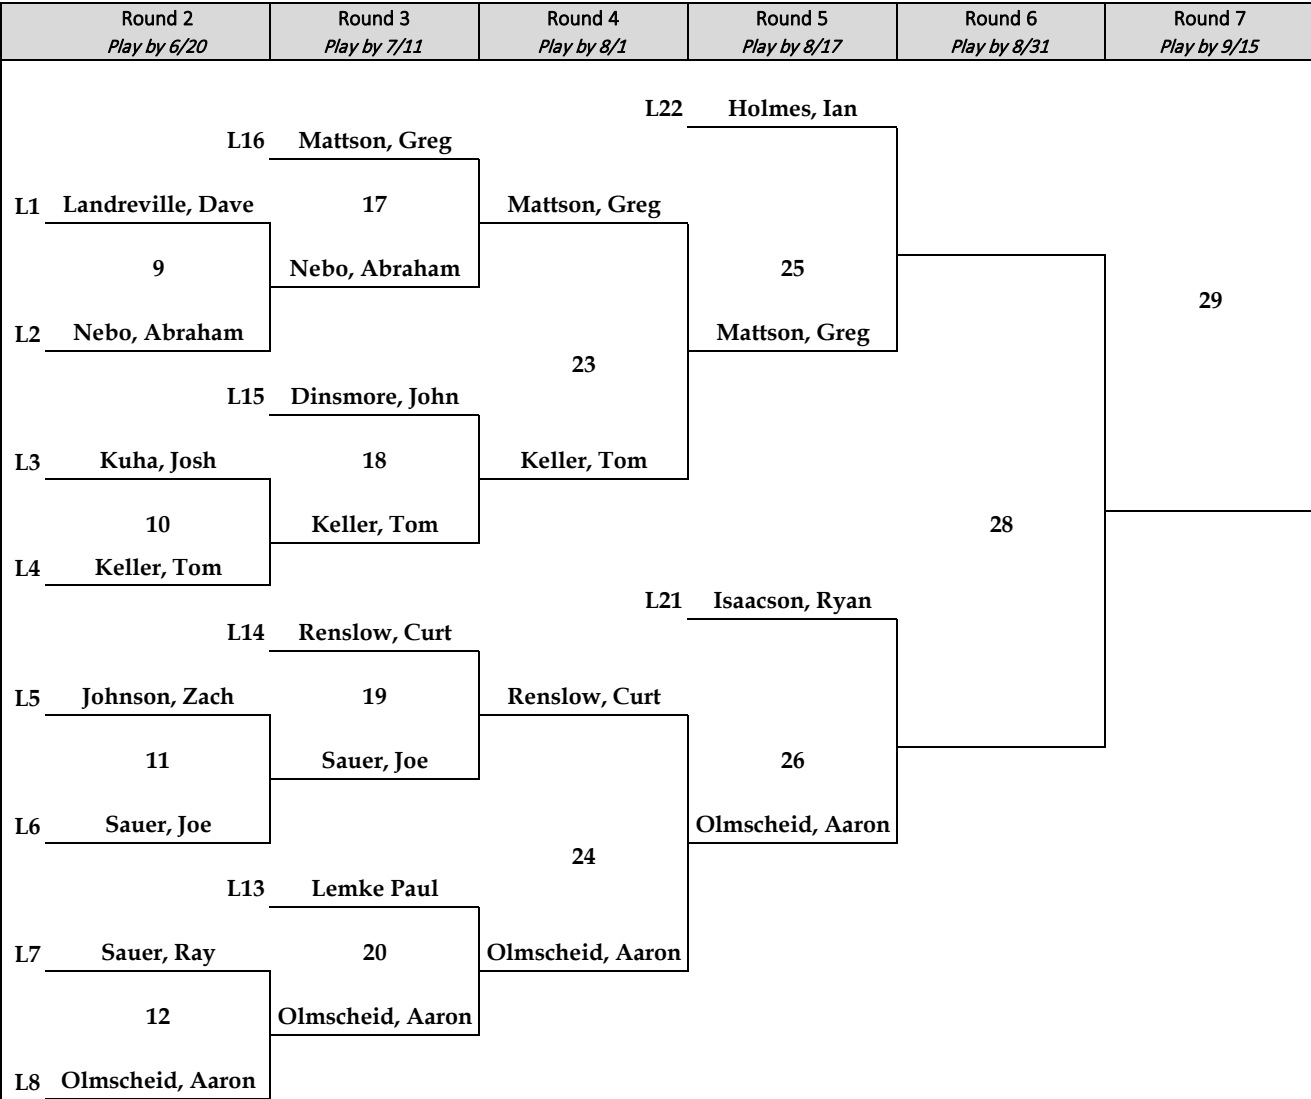

INDIVIDUAL MATCH PLAY - FLIGHT 1

LOSERS BRACKET

L30 If First Loss