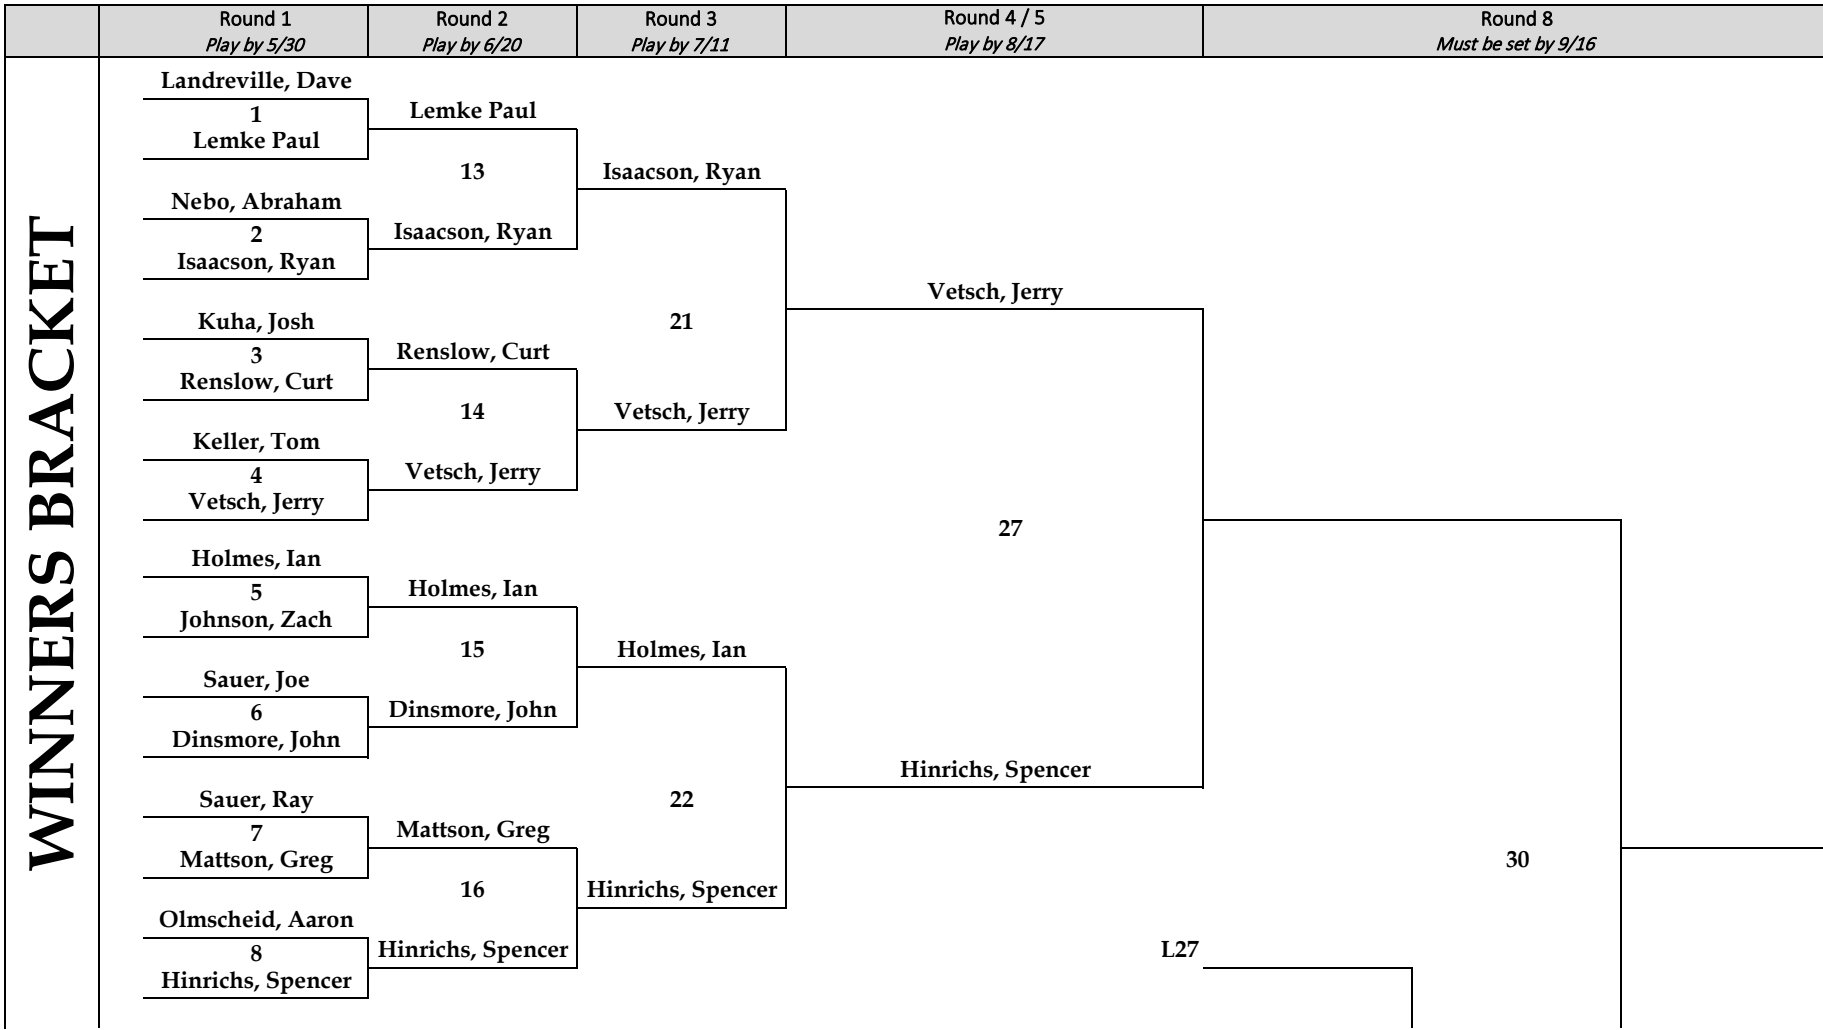

INDIVIDUAL MATCH PLAY - FLIGHT 1

LOSERS BRACKET

L30 If First Loss