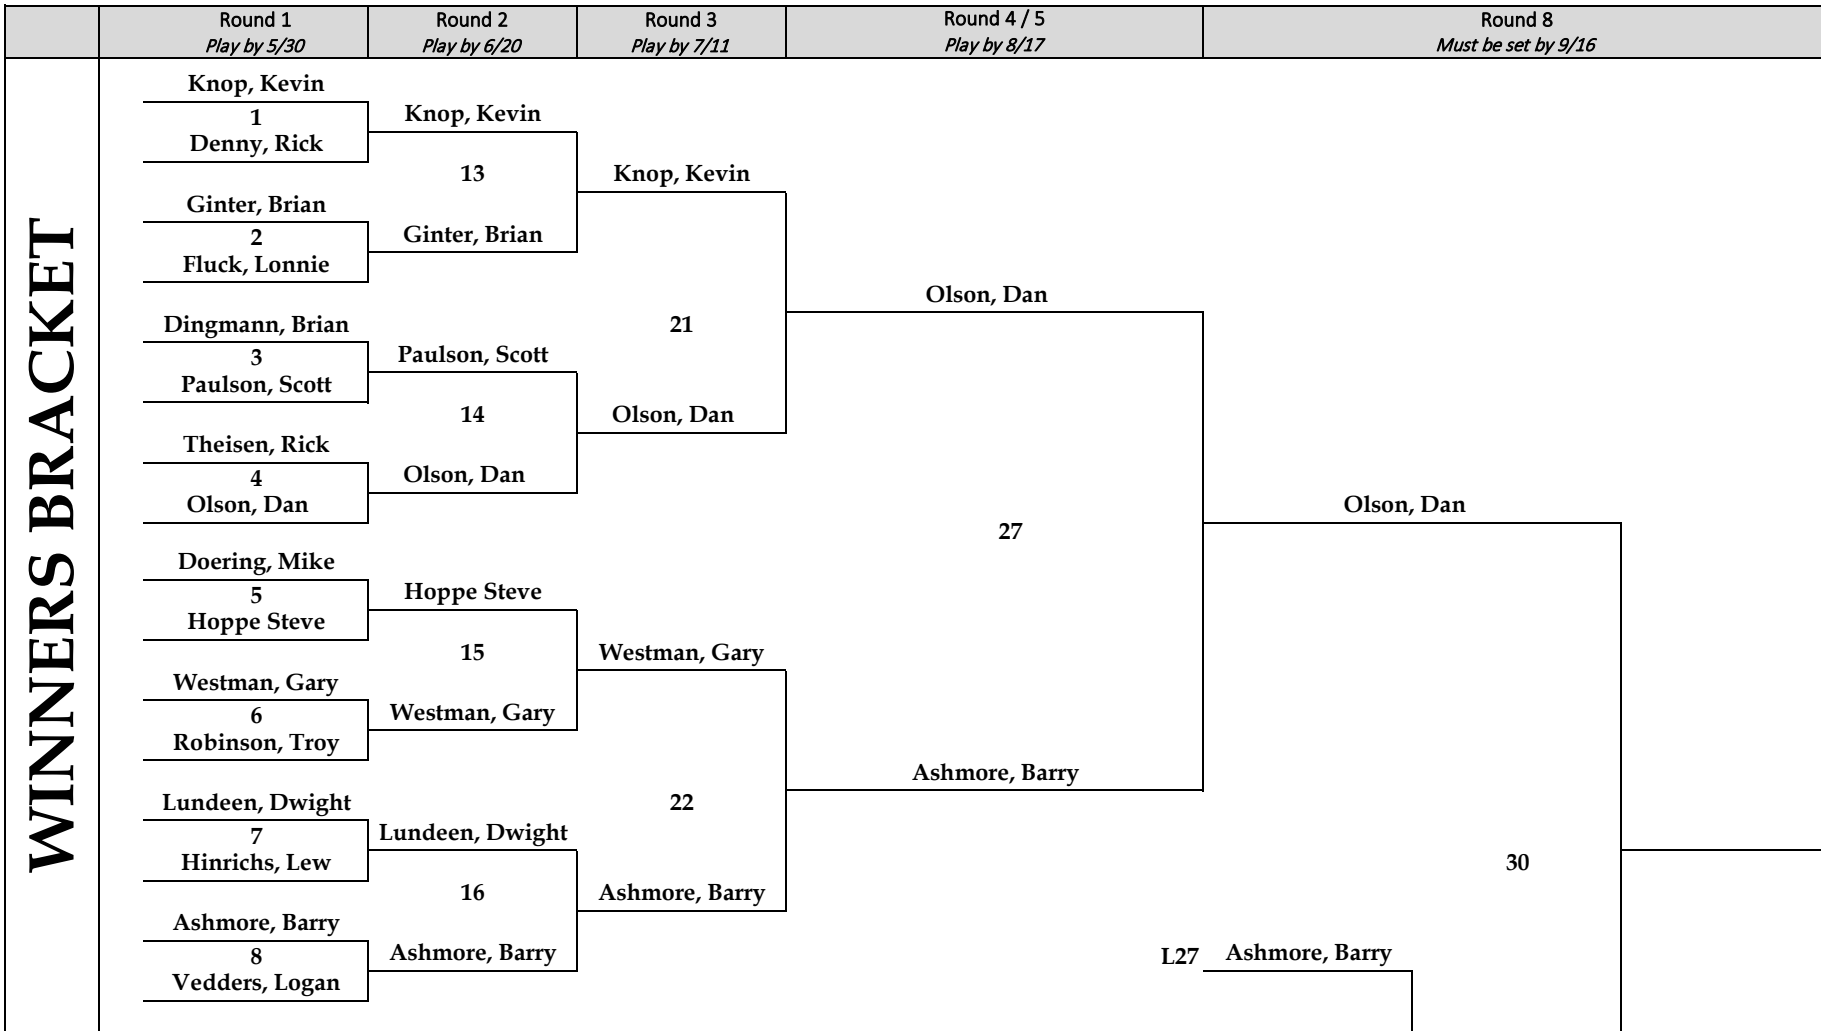

INDIVIDUAL MATCH PLAY - FLIGHT 2

LOSERS BRACKET

L30 If First Loss

31